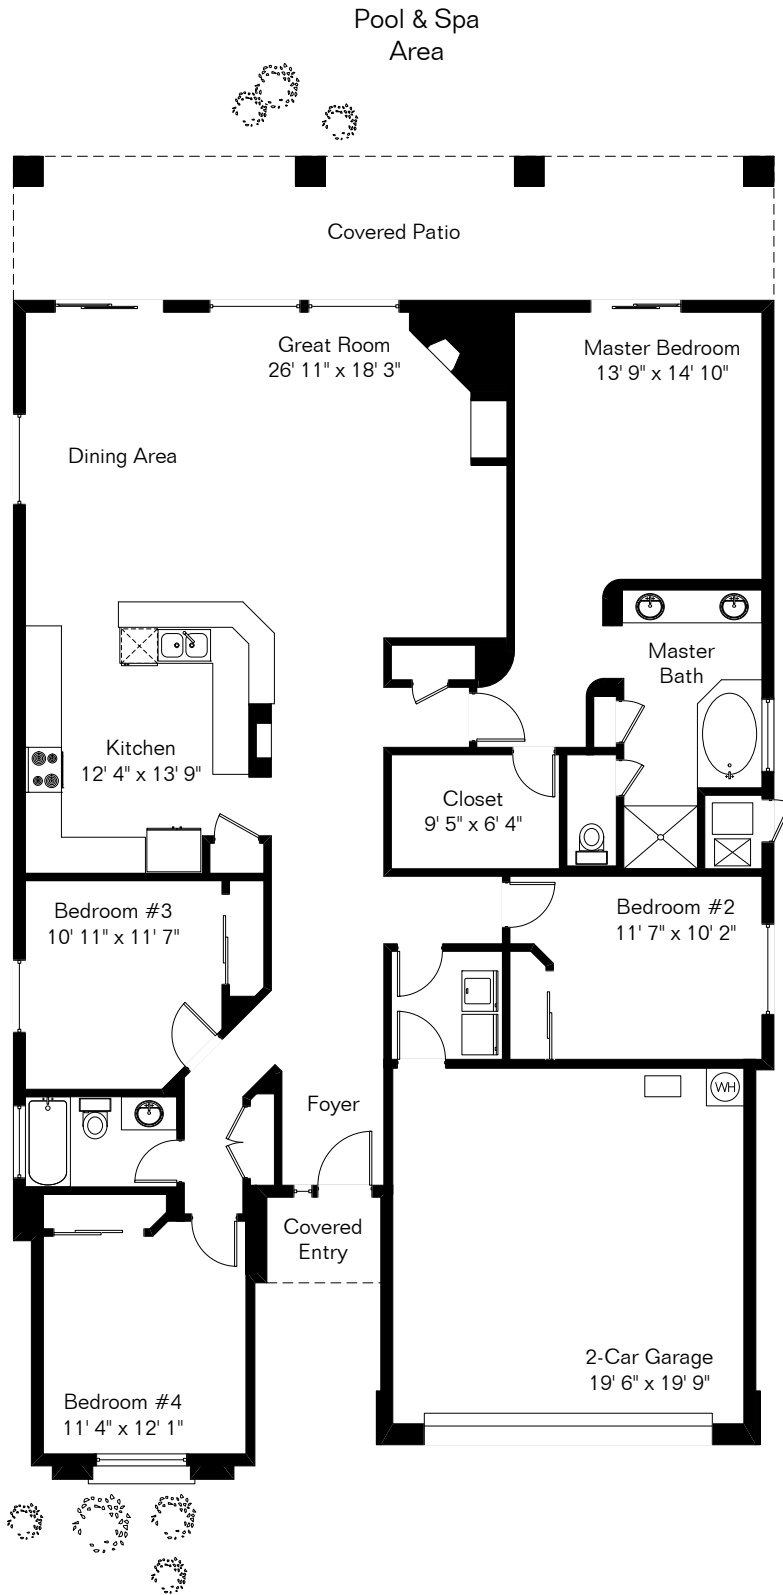

The square footages and room size information are deemed to be reliable but are not guaranteed and should be independently verified. This drawing is for marketing purposes only.

6215 N Via Paloma Rosa

Living Area 2,133 Sq Ft
Garage 431 Sq Ft

Site Visit July 2020

Copyright 2020 Floor Plans First! LLC
All Rights Reserved.

Floor Plans First!
See the Floor Plan First™

FloorPlansFirst.com™
(520) 881-1500